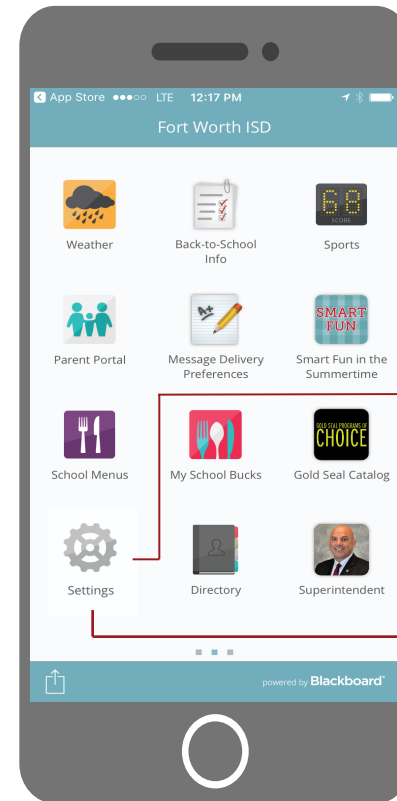

COMMUNICATION TOOLS FOR FAMILIES

Parent Portal

- Real-time grading information
- Student schedule view
- Multiple child access
- Campus and District messages
- Attendance summaries
- Teacher contact information
- Upcoming events calendar

ParentLink

- District callout system
- Works with contact preferences on file in student information system, FOCUS
- Choose to receive messages via phone, email and/or text

Follow your child's school!

- Choose settings
- Go to follow schools
- Click on the schools to select any notification

Mobile App

- Attendance messages
- School activities
- Weather closures
- Other important information
- Available in iTunes Store and Google Play Store

Social Media

- Facebook and Twitter
- Latest news from all campuses
- Follow your school for local details