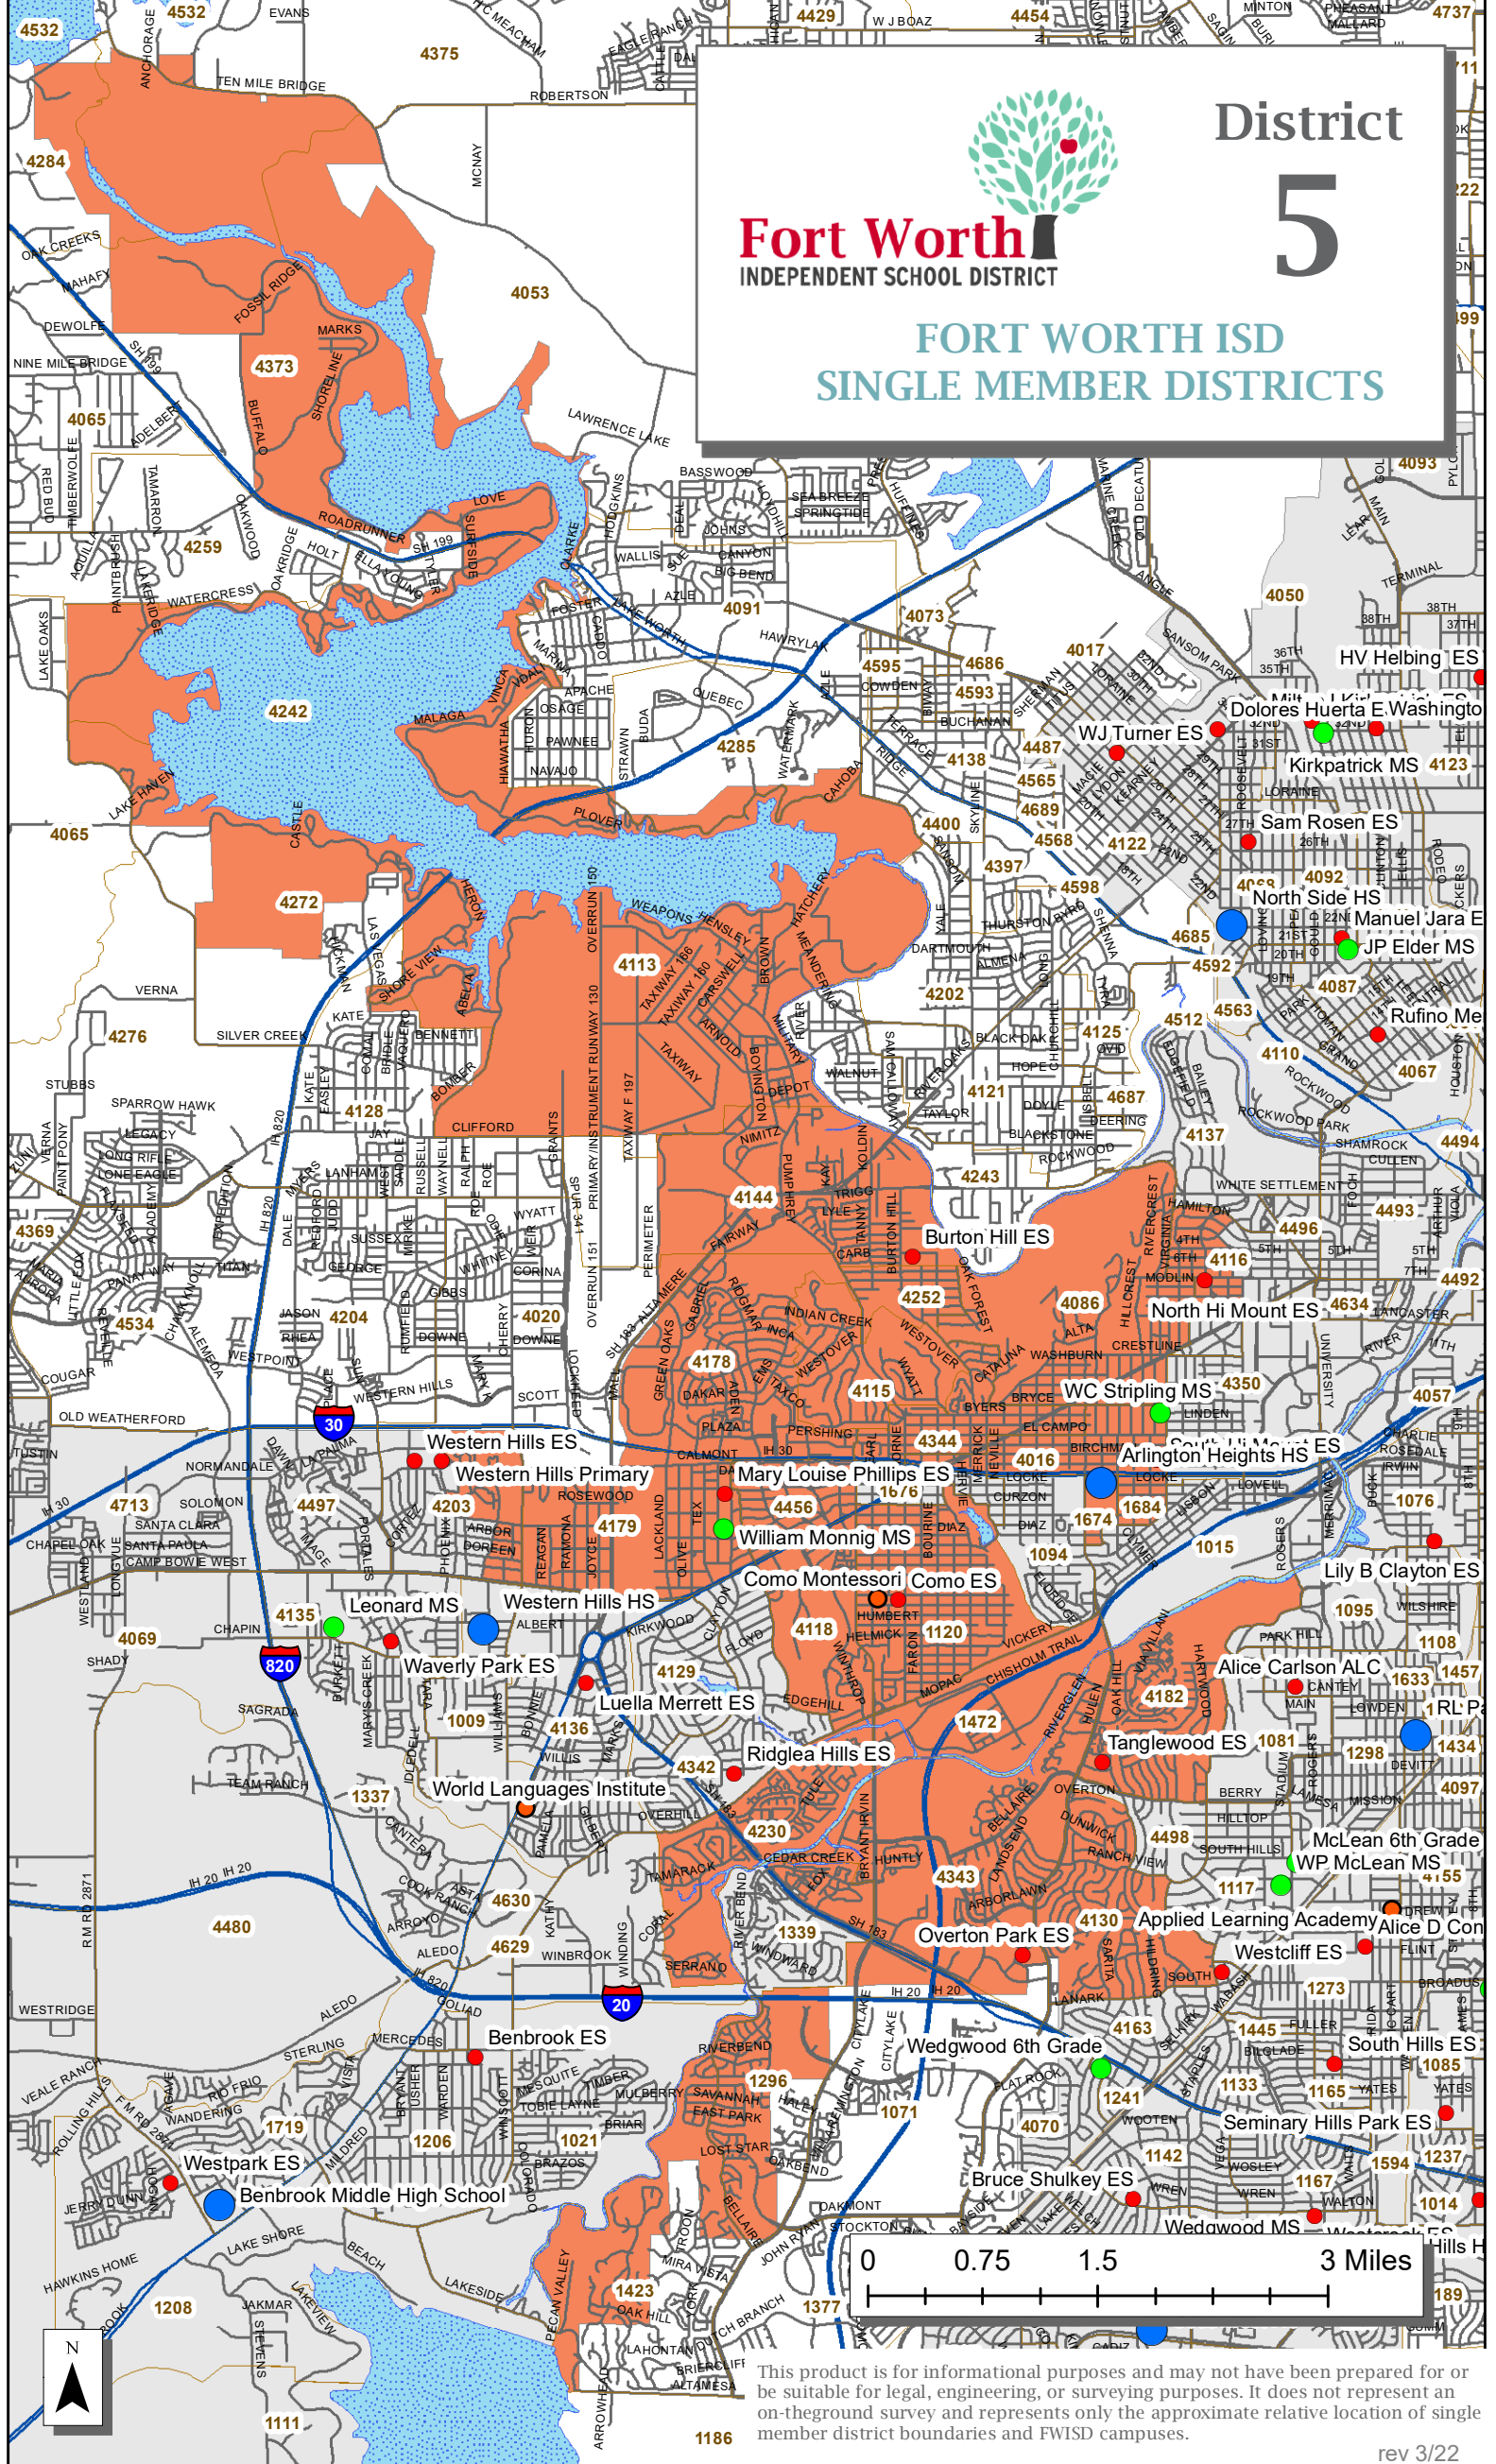

**District**  
**5**

**Fort Worth**  
INDEPENDENT SCHOOL DISTRICT

**FORT WORTH ISD**  
SINGLE MEMBER DISTRICTS

This product is for informational purposes and may not have been prepared for or be suitable for legal, engineering, or surveying purposes. It does not represent an on-the-ground survey and represents only the approximate relative location of single member district boundaries and FWISD campuses.