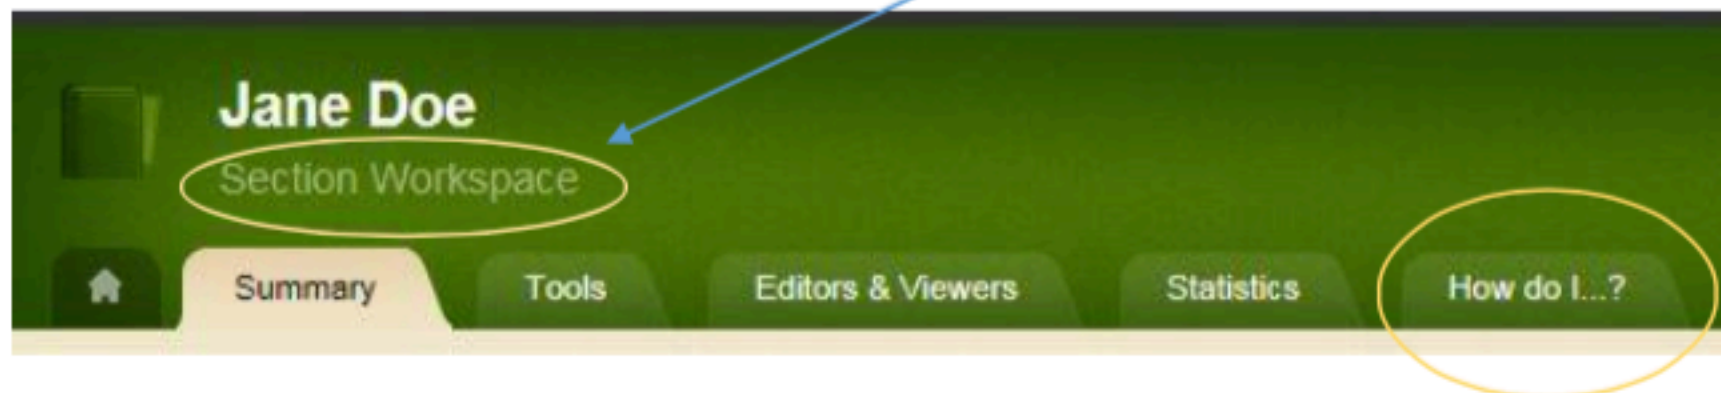

# The How Do I?... Tab

The **How do I?...** tab is where you can find articles, videos tutorials and additional resources. It is available inside Site Manager. Be sure you are searching from the **Section Workspace** area.