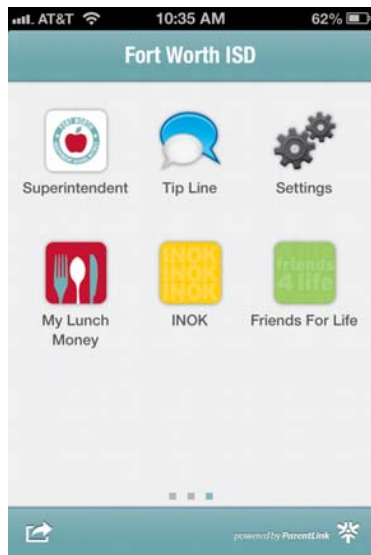

Fort Worth ISD App

Signing up for School-Specific Notifications

The Fort Worth ISD App uses push notifications to keep our community updated.

Every principal will be sending out regular notifications to their school's parents, students and staff. Follow your child's school to stay up to date. It's easy!

1. Click the "Settings" icon on the third page of the Fort Worth ISD App.

2. Select the "Follow Schools" button at the top of the page.

3. Scroll down and select the school you want to receive notifications from.