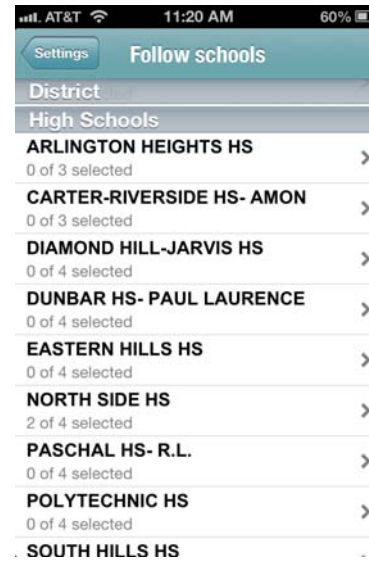

Fort Worth ISD App

Signing up for School-Specific Notifications

The Fort Worth ISD App uses push notifications to keep our community updated.

Every principal will be sending out regular notifications to their school's parents, students and staff. Follow your child's school to stay up to date. It's easy!

1. Click the "Settings" icon on the third page of the Fort Worth ISD App.

2. Select the "Follow Schools" button at the top of the page.

3. Scroll down and select the school you want to receive notifications from.