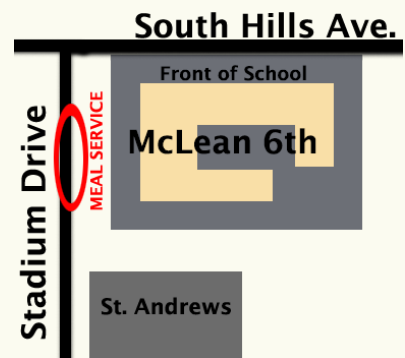

# MEAL SERVICE FOR MCLEAN 6 STUDENTS

Starts Tuesday, 9/8

*Drive Thru pickup  
on Stadium Drive*

**MONDAY & THURSDAY**  
**7:00 AM - 11:00 AM**

*Meals provided by  
McLean 6 Cafeteria Staff*

# MEAL SERVICE FOR MCLEAN 6 STUDENTS

comienza el 8 de  
septiembre

Recogida Drive Thru  
*on Stadium Drive*

**LUNES & JUEVES**  
**7:00 AM - 11:00 AM**

Comidas proporcionadas  
por McLean 6 Cafeteria  
Staff