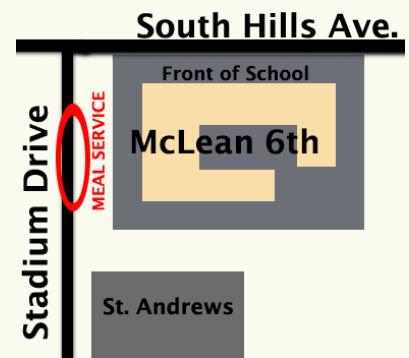

# MEAL SERVICE FOR MCLEAN 6 STUDENTS

Starts Tuesday, 9/8

*Drive Thru pickup  
on Stadium Drive*

**MONDAY & THURSDAY**  
**7:00 AM - 11:00 AM**

*Meals provided by  
McLean 6 Cafeteria Staff*

# MEAL SERVICE FOR MCLEAN 6 STUDENTS

comienza el 8 de  
septiembre

Recogida Drive Thru  
*on Stadium Drive*

**LUNES & JUEVES**  
**7:00 AM - 11:00 AM**

Comidas proporcionadas  
por McLean 6 Cafeteria  
Staff