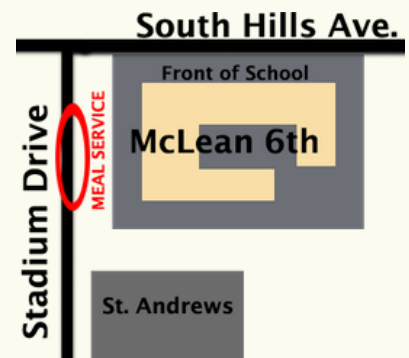

# MEAL SERVICE FOR MCLEAN 6 STUDENTS

---

Starts Tuesday, 10/6

*Drive Thru pickup  
on Stadium Drive*

**MONDAY & THURSDAY**

**7:30 AM - 8:30 AM**

*Meals provided by  
McLean 6 Cafeteria Staff*

## FOR MCLEAN 6 STUDENTS

comienza el 6  
de octubre

Recogida Drive Thru  
*on Stadium Drive*

**LUNES & JUEVES**  
**7:30 AM - 8:30 AM**

Comidas proporcionadas  
por McLean 6 Cafeteria  
Staff