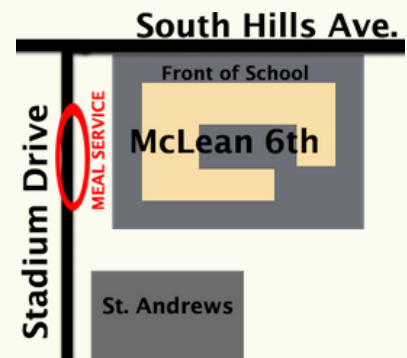

# MEAL SERVICE FOR MCLEAN 6 STUDENTS

---

Starts Tuesday, 10/6

*Drive Thru pickup  
on Stadium Drive*

**MONDAY & THURSDAY**

**7:30 AM - 8:30 AM**

*Meals provided by  
McLean 6 Cafeteria Staff*

## FOR MCLEAN 6 STUDENTS

comienza el 6  
de octubre

Recogida Drive Thru  
*on Stadium Drive*

**LUNES & JUEVES**  
**7:30 AM - 8:30 AM**

Comidas proporcionadas  
por McLean 6 Cafeteria  
Staff