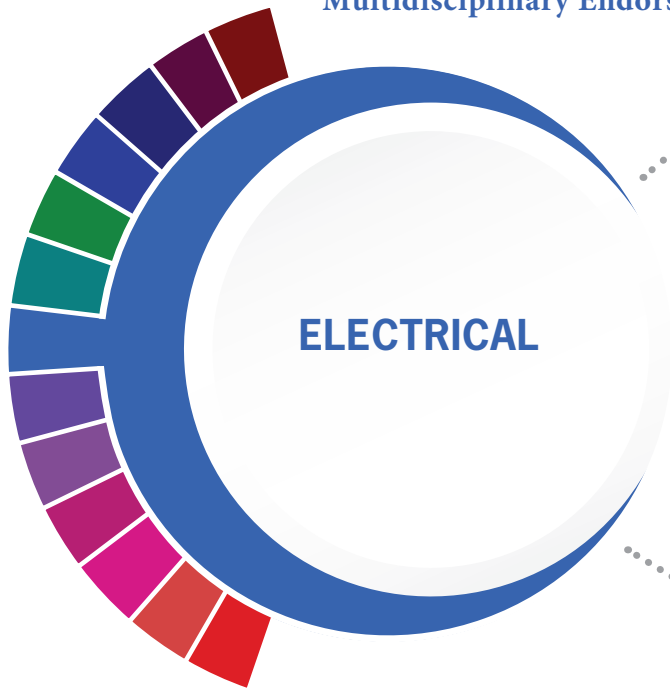

Associates of Applied Science [Electrical Line Technician]
Multidisciplinary Endorsement

COURSES

9th

Kinesiology Dual Credit: KINE PE & KINE 1164
LOTE Dual Credit: SPAN 1411 & SPAN 1412

10th

Electrical Technology Dual Credit: COSC1301, LNWK 1301 & LNWK 1211

11th

Electrical Technology Dual Credit: TECM 1303, HART 1401, LNWK 1241, LNWK 2321, & LNWK 2322

12th

Electrical Technology Dual Credit: LNWK 1331, LNWK 2324, OSH 1305, HYDR 1301, ELPT 2347, HART 2431, & ELPT 2335

Degree Options:

- Associates Degree: 60 + Hours
- Associates of Applied Science Electrical Line Technician

Certification Options:

- Industry Certification Opportunities for Performance Acknowledgment: Ground Technician Level 1
- Industry Certification Opportunities for Performance Acknowledgment: Renewable Line Technician Level 2
- Industry Certification Opportunities for Performance Acknowledgment: Microsoft Office Specialist - Word, PowerPoint, and Excel (Office 365)
- OSHA 10-Hour General