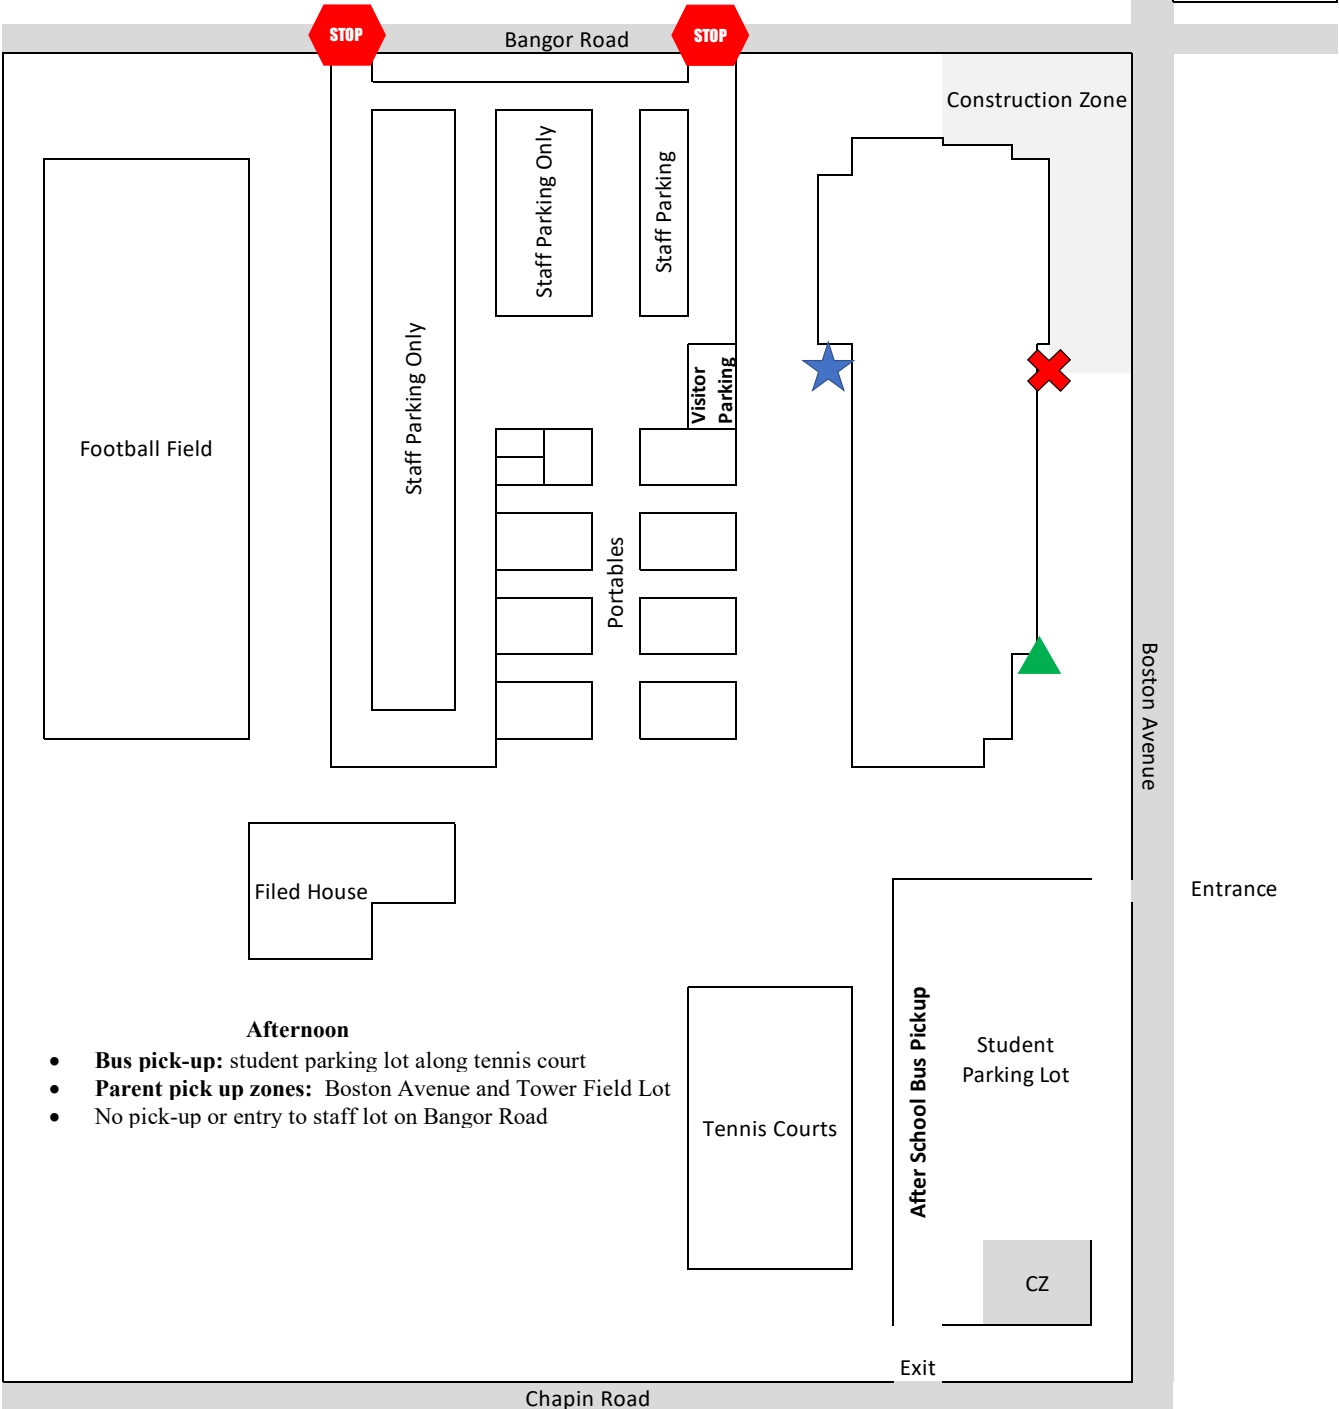

## Morning

- **Bus and parent drop-off:** Boston Avenue
- No drop-off or entry to staff lot on Bangor Road
- Students can enter through downstairs entrance before 8:25am
- After 8:25 students must enter through the new main entrance

- ★ Main Entrance
- ▲ Student Only Entrance
- ✗ Closed Entry

## During School Hours

- No entry to staff lot on Bangor Road except for visitors
- Visitors must use the visitor parking area near main entrance

## Afternoon

- **Bus pick-up:** student parking lot along tennis court
- **Parent pick up zones:** Boston Avenue and Tower Field Lot
- No pick-up or entry to staff lot on Bangor Road