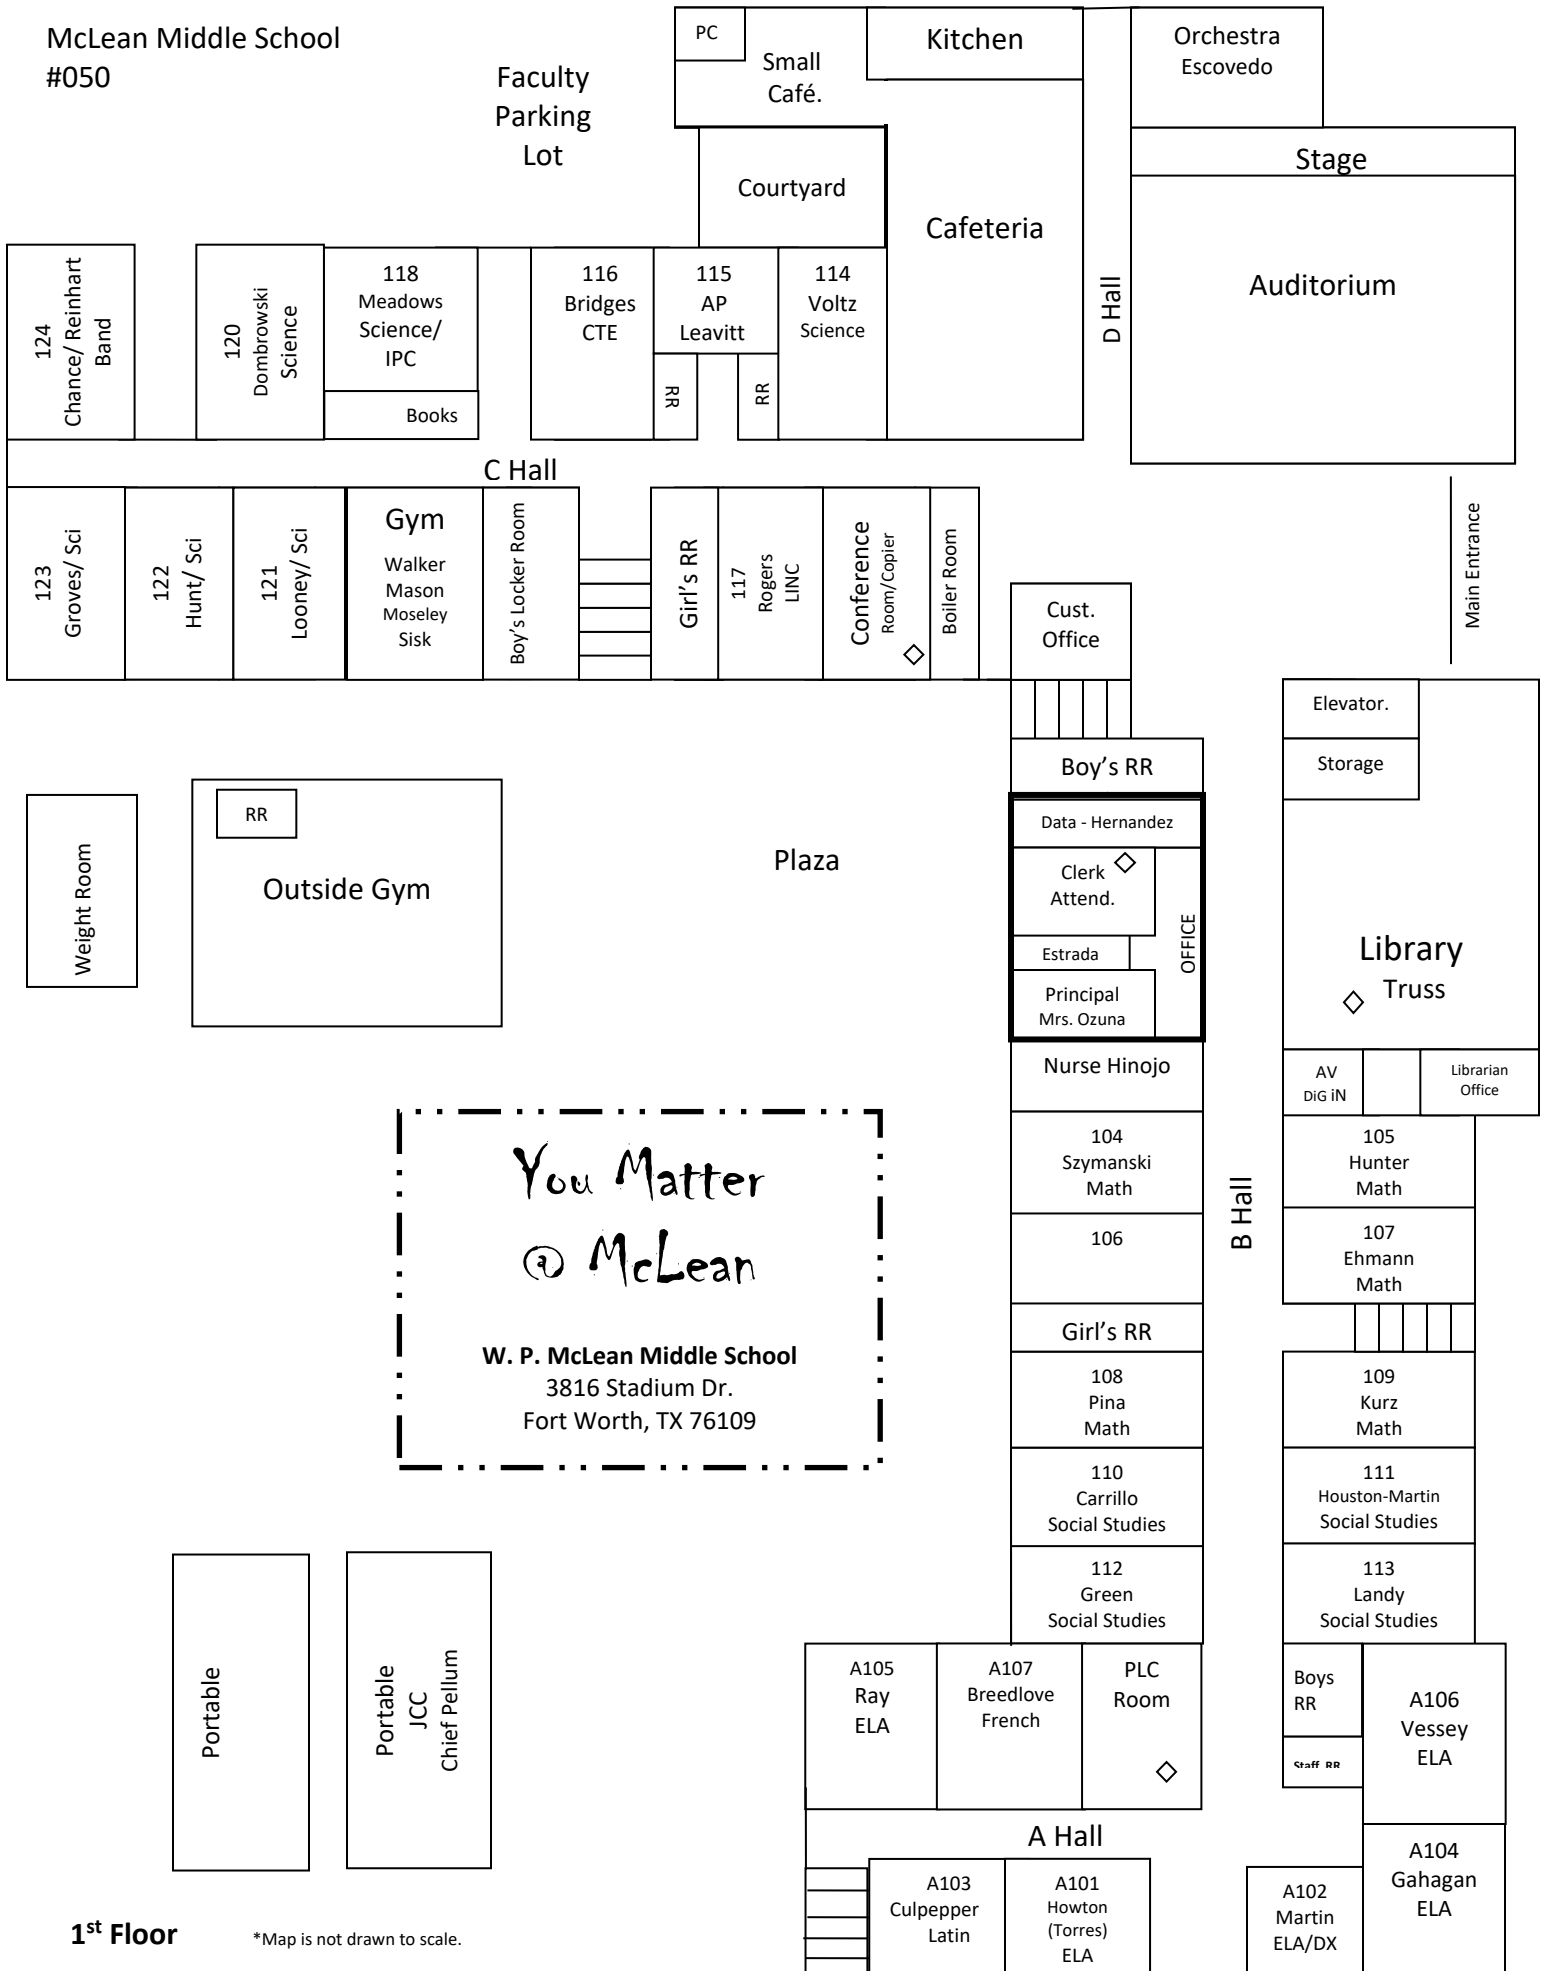

McLean Middle School  
#050

PC- Parenting Center

*You Matter*  
*at McLean*  
**W. P. McLean Middle School**  
 3816 Stadium Dr.  
 Fort Worth, TX 76109