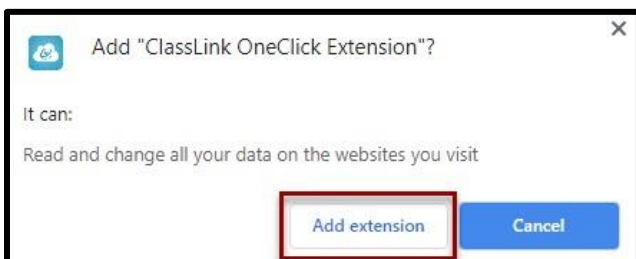

Blackboard ParentLink Access in MyFWISD Apps Portal

2. Click **Sign in with Microsoft**.

3. Click on the **Blackboard ParentLink** icon.

4. If prompted to install the ClassLink Browser Extension, click **Install Extension**.

5. Click **Add to Chrome** in the next window.

6. Click **Add extension** when prompted.

7. A message will appear telling you that the ClassLink OneClick Extension has been added to Chrome.
8. Return to the **My FWISD Apps Portal**.
9. Click on the **Blackboard ParentLink** icon.

10. Enter your **Blackboard ParentLink LoginID and Password**. Click **Save**.

11. Next time you click on the Blackboard ParentLink icon in the MyFWISD Apps portal, you will automatically be logged into Blackboard ParentLink.