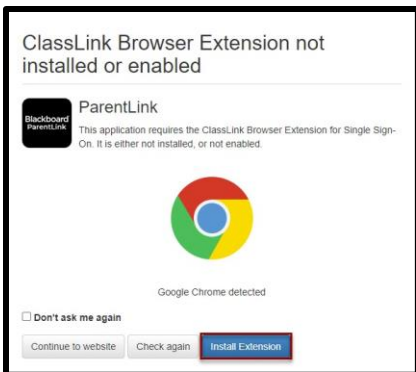

10. A message will appear at the top of the Blackboard ParentLink screen confirming your password has been updated.

Accessing Blackboard ParentLink via MyFWISD Apps Portal

1. Navigate to the My FWISD Apps Portal. (<https://www.fwisd.org/myfwisd>)

Blackboard ParentLink Access in MyFWISD Apps Portal

2. Click **Sign in with Microsoft**.

3. Click on the **Blackboard ParentLink** icon.

4. If prompted to install the ClassLink Browser Extension, click **Install Extension**.