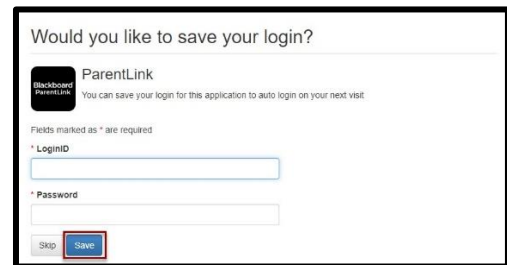

11. Next time you click on the Blackboard ParentLink icon in the MyFWISD Apps portal, you will automatically be logged into Blackboard ParentLink.